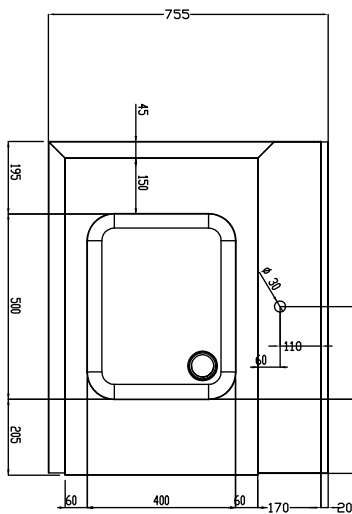

Short Form Specification

Item No. _____

Designed for rack type dishwashers. Constructed in 304 AISI stainless steel. Integrated splashback.

N. 2 square 40x40mm tubular legs with height-adjustable feet.

Sink size 500x400x300mm with overflow pipe and drain hole. Basket direction: from left to right.

Sustainability

- Stainless steel feet 50 mm adjustable in height to align the operation height between the dishwasher and table as well as to ensure that tables drain back into the dishwasher.

Optional Accessories

- Dish scraper PNC 855297
- DOUBLE HOLE DECK MOUNTED ELBOW OPERATED MIXING TEMP. FAUCET WITH PRE-RINSE UNIT PNC 855379
- DECK MOUNTED MIXING TEMPERATURE PRE-RINSE UNIT PNC 855380
- Wall mounted mixing temperature pre-rinse unit PNC 855381
- Single hole deck mounted mixing temperature pre-rinse unit PNC 855385
- Single hole deck mounted elbow operated mixing temperature faucet with pre-rinse unit PNC 855386
- Single hole deck mounted riser add-on mixing temperature faucet with pre-rinse unit PNC 855389
- Floor fastening kit for 2 square legs PNC 865386
- Removable bridge table, 800 mm PNC 865418
- Removable bridge table with hole, 800 mm PNC 865419
- Undershelf for dishwasher table, 900 mm PNC 865479

APPROVAL: _____

Front

Side

D = Drain

Top

Key Information:

External dimensions, Width:	865403 (BHRPTB09L)	900 mm
External dimensions, Depth:		755 mm
External dimensions, Height:		1170 mm
Net weight:		19 kg
Splashback Dimensions, Height:		260 mm
Basin dimensions:		