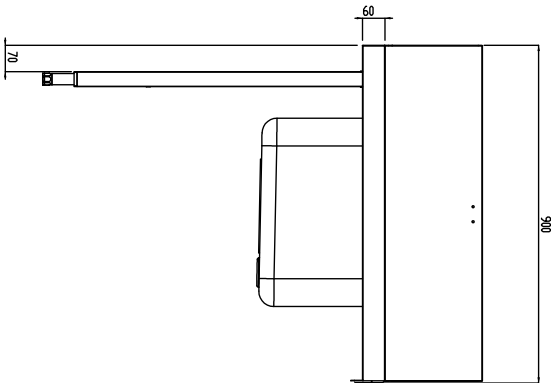

Short Form Specification

Item No. _____

Designed for rack type dishwashers. Constructed in 304 AISI stainless steel. Integrated splashback.

N. 2 square 40x40mm tubular legs with height-adjustable feet.

Sink size 500x400x300mm with overflow pipe and drain hole. Basket direction: from left to right.

Sustainability

- Stainless steel feet 50 mm adjustable in height to align the operation height between the dishwasher and table as well as to ensure that tables drain back into the dishwasher.

Optional Accessories

- Dish scraper PNC 855297
- DOUBLE HOLE DECK MOUNTED ELBOW OPERATED MIXING TEMP. FAUCET WITH PRE-RINSE UNIT PNC 855379
- DECK MOUNTED MIXING TEMPERATURE PRE-RINSE UNIT PNC 855380
- Wall mounted mixing temperature pre-rinse unit PNC 855381
- Single hole deck mounted mixing temperature pre-rinse unit PNC 855385
- Single hole deck mounted elbow operated mixing temperature faucet with pre-rinse unit PNC 855386
- Single hole deck mounted riser add-on mixing temperature faucet with pre-rinse unit PNC 855389
- Floor fastening kit for 2 square legs PNC 865386
- Removable bridge table, 800 mm PNC 865418
- Removable bridge table with hole, 800 mm PNC 865419
- Undershelf for dishwasher table, 900 mm PNC 865479

APPROVAL: _____

Front

Side

D = Drain

Top

Key Information:

External dimensions, Width:	865403 (BHRPTB09L)	900 mm
External dimensions, Depth:		755 mm
External dimensions, Height:		1170 mm
Net weight:		19 kg
Splashback Dimensions, Height:		260 mm
Basin dimensions:		