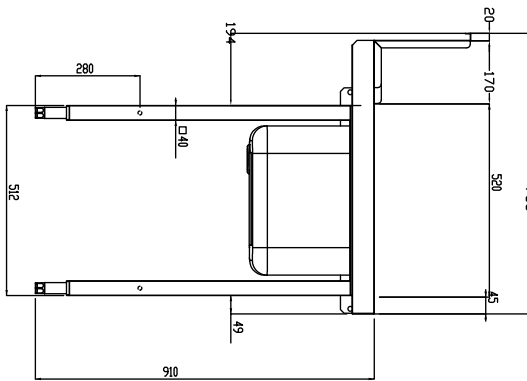

Short Form Specification

Item No. _____

Designed for rack type dishwashers. Constructed in 304 AISI stainless steel. Integrated splashback.

N. 2 square 40x40mm tubular legs with height-adjustable feet.

Sink size 500x400x300mm with overflow pipe and drain hole. Basket direction: from left to right.

Sustainability

- Stainless steel feet 50 mm adjustable in height to align the operation height between the dishwasher and table as well as to ensure that tables drain back into the dishwasher.

Optional Accessories

- Dish scraper PNC 855297
- DOUBLE HOLE DECK MOUNTED ELBOW OPERATED MIXING TEMP. FAUCET WITH PRE-RINSE UNIT PNC 855379
- DECK MOUNTED MIXING TEMPERATURE PRE-RINSE UNIT PNC 855380
- Wall mounted mixing temperature pre-rinse unit PNC 855381
- Single hole deck mounted mixing temperature pre-rinse unit PNC 855385
- Single hole deck mounted elbow operated mixing temperature faucet with pre-rinse unit PNC 855386
- Single hole deck mounted riser add-on mixing temperature faucet with pre-rinse unit PNC 855389
- Floor fastening kit for 2 square legs PNC 865386
- Removable bridge table, 800 mm PNC 865418
- Removable bridge table with hole, 800 mm PNC 865419
- Undershelf for dishwasher table, 900 mm PNC 865479

APPROVAL: _____

Front

Side

D = Drain

Top

Key Information:

External dimensions, Width:	865403 (BHRPTB09L)	900 mm
External dimensions, Depth:		755 mm
External dimensions, Height:		1170 mm
Net weight:		19 kg
Splashback Dimensions, Height:		260 mm
Basin dimensions:		